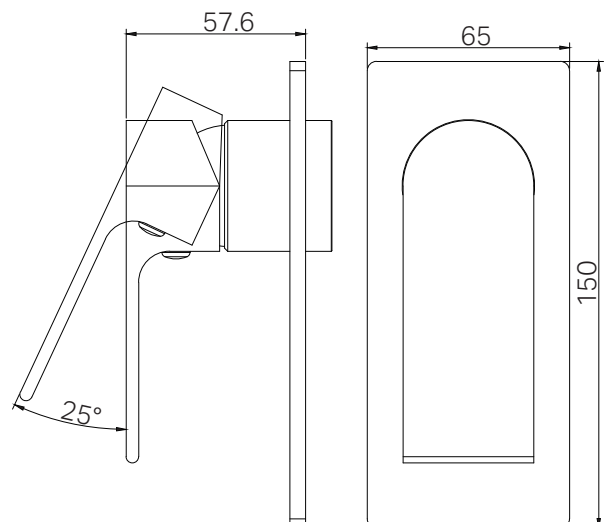

### Features

- Metal wall plate construction for longevity
- Compatible with premium 35mm universal shower mixer body

- Dimensions are nominal measurements only.