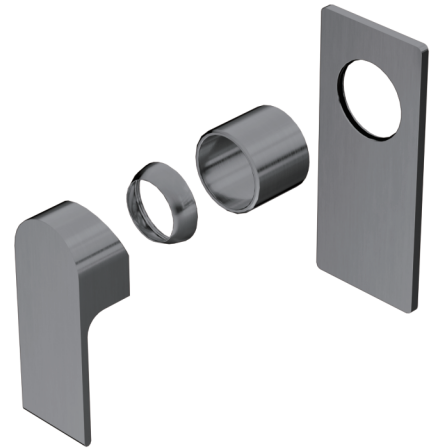

## Bianca Shower Mixer Trim Kits Only

### Finish & SKU

 <b>Chrome</b> NR321511tCH	 <b>Brushed Nickel</b> NR321511tBN
 <b>Matte Black</b> NR321511tMB	 <b>Brushed Gold</b> NR321511tBG
 <b>Brushed Bronze</b> NR321511tBZ	 <b>Gun Metal</b> NR321511tGM

### Features

- Metal wall plate construction for longevity
- Compatible with premium 35mm universal shower mixer body