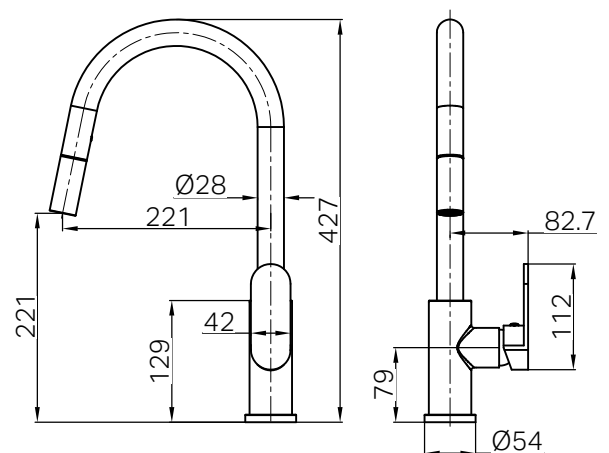

Specifications

Watermark License

WM-060073

Temperature Rating

Min 1°C-Max 75°C

Pressure Rating

Min 150kpa-Max 500kpa

Warranty

Features

- Elegant, stylish spout design with pull-out function
- Made from durable 304 stainless steel
- Cold start design for energy efficiency
- Suitable for mains pressure use only
- Includes polyamide PEX flexible hose (1/2 BSP female)
- Available in 5 different finishes
- Pull-out feature without spray function

- Dimensions are nominal measurements only.