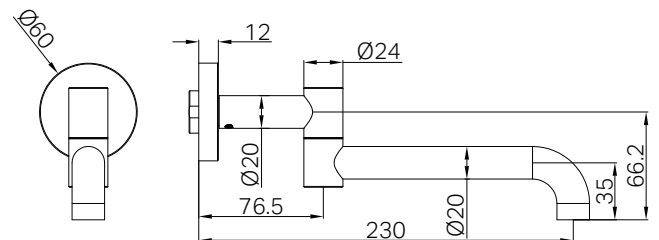

Mecca Wall Mounted Swivel Bath Spout Only 225mm II

Finish & SKU

 Chrome NR221903hCH	 Brushed Nickel NR221903hBN
 Matte Black NR221903hMB	 Brushed Gold NR221903hBG
 Brushed Bronze NR221903hBZ	 Gun Metal NR221903hGM
 Matte White NR221903hMW	 Antique Brass NR221903hAN
 Tumbled Antique Brass NR221903hTA	

Specifications

Watermark License

WM-060073

Temperature Rating

Min 1°C-Max 75°C

Pressure Rating

Min 150kpa-Max 500kpa

Features

- Inlet - 1/2 BSP female push fit connection
- Suitable for use with shower mixer or wall top assemblies
- Bath spout rating: not required

Warranty

Maintenance And Care

- Regularly check the mixer and connections for signs of wear or leaks.
- Clean the tap with mild soapy water to maintain its appearance, avoiding harsh chemicals and abrasive materials that may damage the finish.

- Dimensions are nominal measurements only.