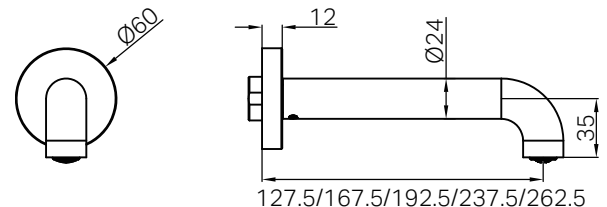

Mecca Basin/Bath Spout Only 120/160/185/230/260mm II

Finish & SKU

 Chrome NR221903d(120/160/185/230/260)CH	 Brushed Nickel NR221903d(120/160/185/230/260)BN
 Matte Black NR221903d(120/160/185/230/260)MB	 Brushed Gold NR221903d(120/160/185/230/260)BG
 Brushed Bronze NR221903d(120/160/185/230/260)BZ	 Gun Metal NR221903d(120/160/185/230/260)GM
 Graphite NR221903d(120/160/185/230/260)GR	 Matte White NR221903d(120/160/185/230/260)MW
 Antique Brass NR221903d(120/160/185/230/260)AN	 Tumbled Antique Brass NR221903d(120/160/185/230/260)TA

Features

- Inlet - 1/2 BSP female push fit connection
- Suitable for use with shower mixer or wall top assemblies
- Basin spout rating: 5L/min, bath spout rating: not required
- Includes an additional non-restricting aerator for bath use.

- Dimensions are nominal measurements only.