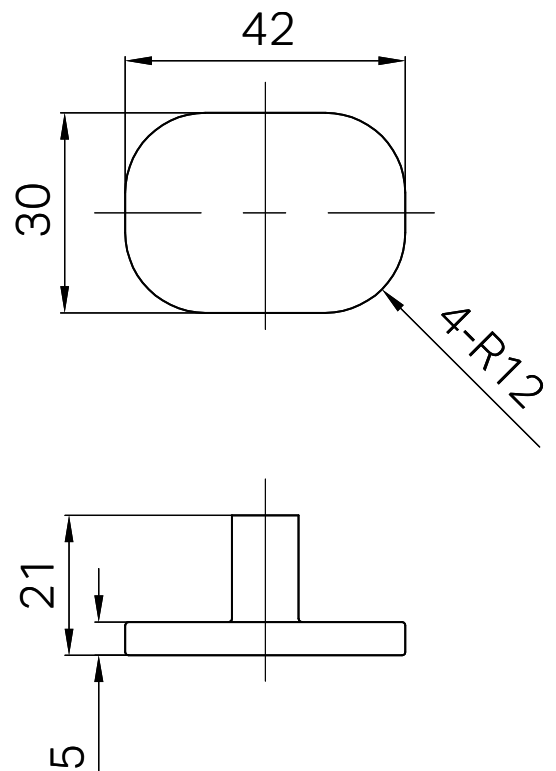

Bianca Cabinet Knob

Finish & SKU

 Chrome 25G001CH	 Brushed Nickel 25G001BN
 Matte Black 25G001MB	 Brushed Gold 25G001BG
 Brushed Bronze 25G001BZ	 Gun Metal 25G001GM

Warranty

Features

- Brass construction
- Soft square design
- Suitable for panel thicknesses from 15–25 mm or 35–40mm
- Supplied with two screw lengths: M4 × 30 mm and M4 × 45 mm

- Dimensions are nominal measurements only.