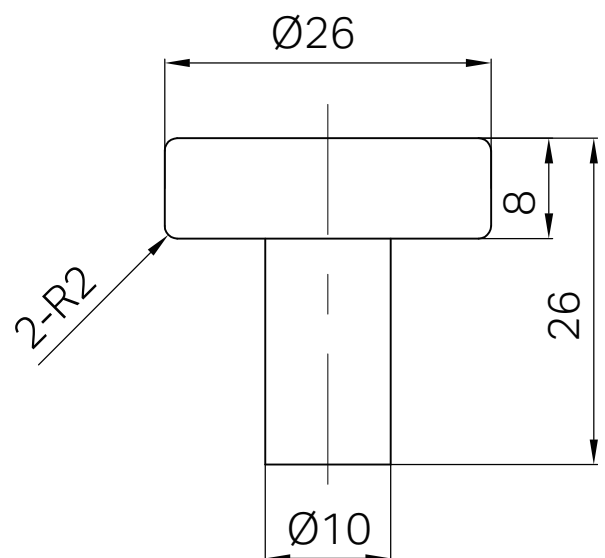

## Mecca Cabinet Knob – Ø26

### Features

- 316 stainless steel construction
- Ø26 mm minimalist round design
- Suitable for panel thicknesses from 15–25 mm or 35–40mm
- Supplied with two screw lengths: M4 × 30 mm and M4 × 45 mm

- Dimensions are nominal measurements only.