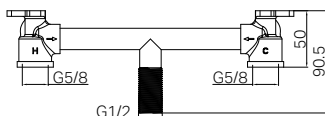

Drawing

Specifications

Watermark License

WM-060073

Temperature Rating

Min 1 °C - Max 75 °C

Pressure Rating

Min 150kpa - Max 500kpa

Packing Includes

1x In Wall Breech

*Dimensions are nominal measurements only.