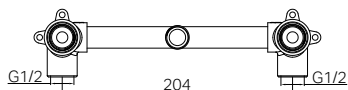

Drawing

Specifications

Watermark License

WM-060073

Temperature Rating

Min 1 °C - Max 75 °C

Pressure Rating

Min 150kpa - Max 500kpa

Packing Includes

1x In Wall Breech

*Dimensions are nominal measurements only.