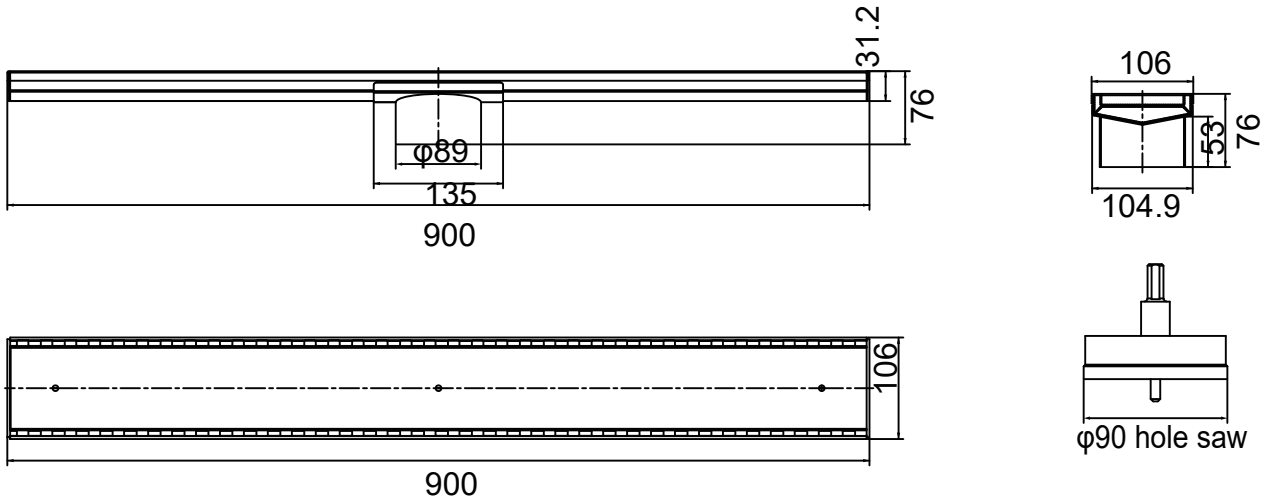

## Tile Insert V Channel Floor Grate 89mm Outlet

### SPECIFICATION

PRODUCT CODE	FG001
MATERIAL	304 stainless steel
SIZE	900*106*76mm
WATERMARK LICENSE	WM-032203
WARRANTY	10 years warranty