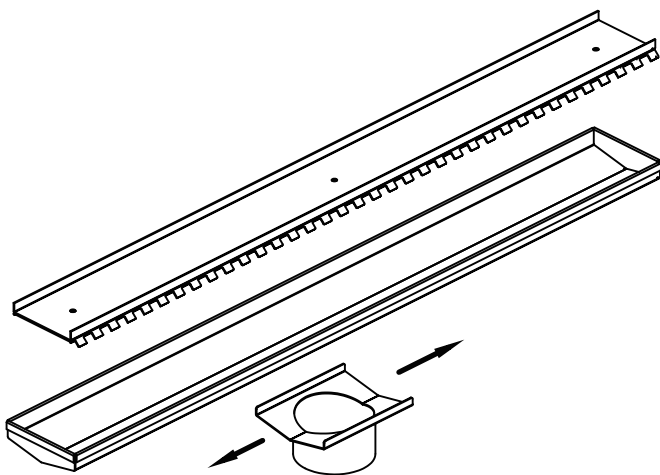

## Tile Insert V Channel Floor Grate 89mm Outlet

### SPECIFICATION

PRODUCT CODE	FG001
MATERIAL	304 stainless steel
SIZE	900*106*76mm
WATERMARK LICENSE	WM-032203
WARRANTY	10 years warranty

### AVAILABLE FINISH

	GUN METAL NRFG001HSGM		BRUSHED NICKEL NRFG001HSBN
	BRUSHED BRONZE NRFG001HSBZ		BRUSHED GOLD NRFG001HSBG
	MATTE BLACK NRFG001HSMB		

Note:

11.2mm deep insert can accommodate up to 10mm tile+adhesive